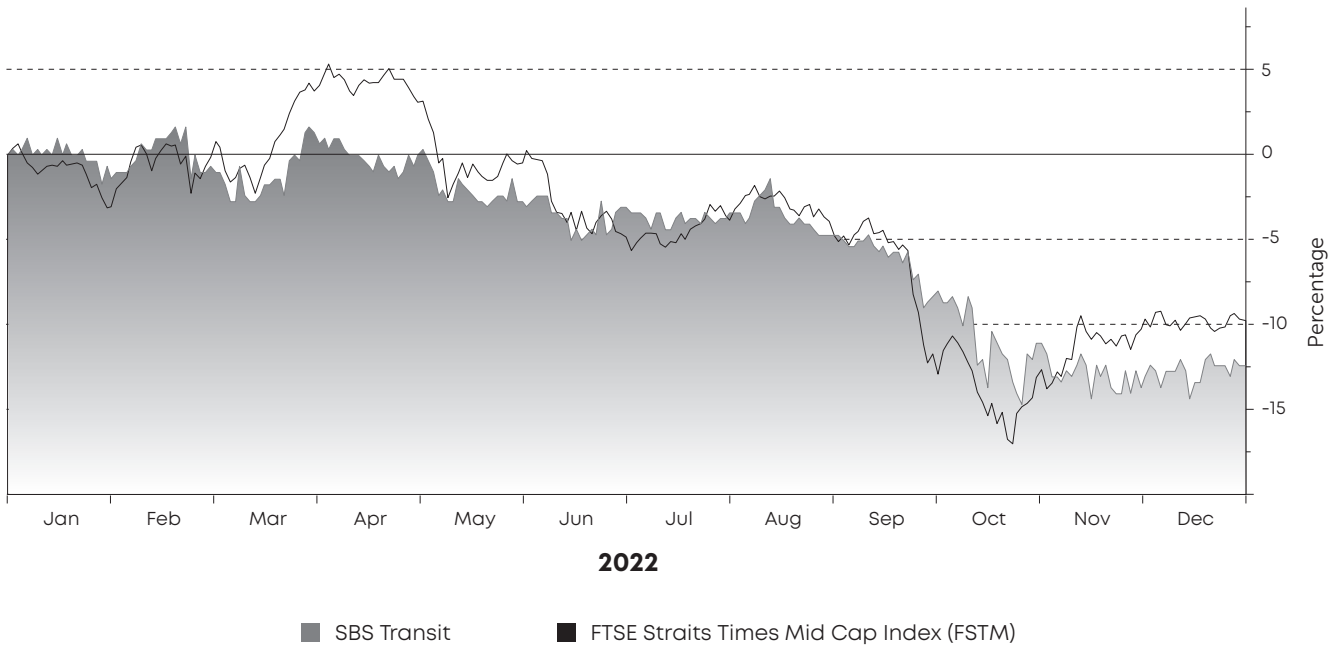

SHARE PRICE MOVEMENT CHART

SBS TRANSIT'S SHARE PRICE MOVEMENT AND VOLUME TURNOVER

COMPARISON OF PERFORMANCE OF SBS TRANSIT'S SHARE PRICE AND THE FTSE STRAITS TIMES MID CAP INDEX (FSTM)

Source: Bloomberg Finance L.P.