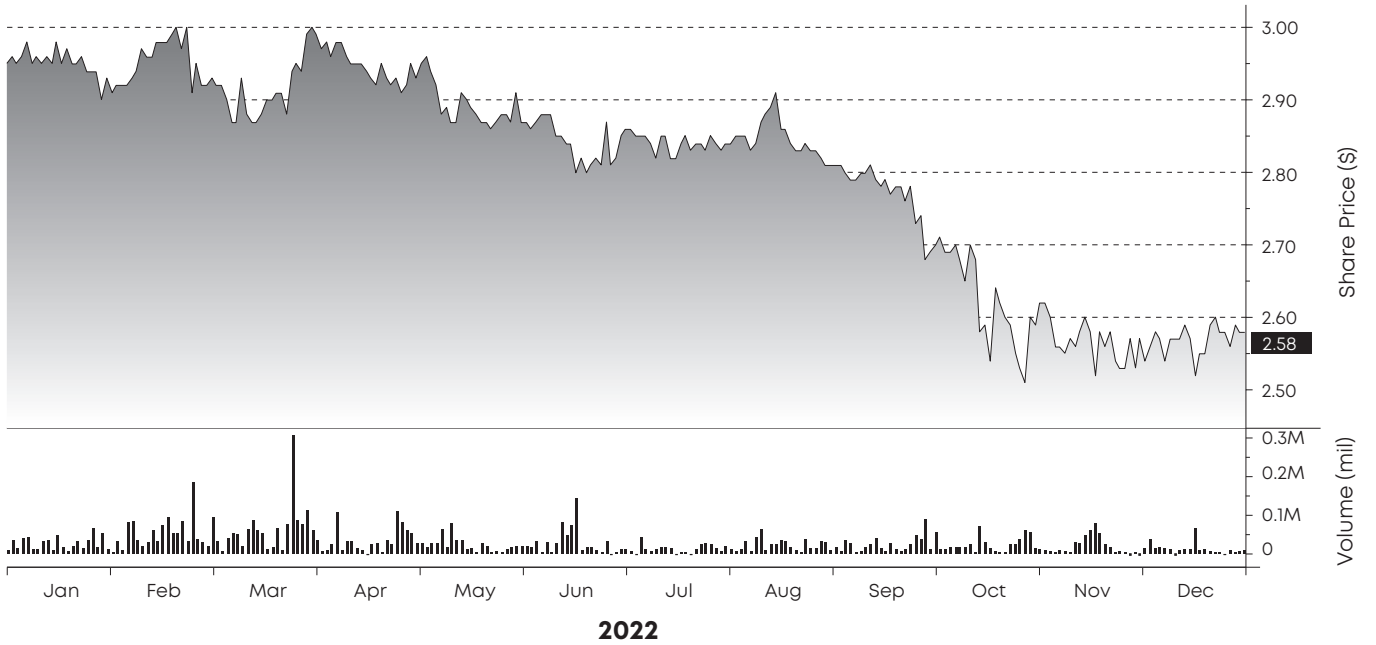

SHARE PRICE MOVEMENT CHART

SBS TRANSIT'S SHARE PRICE MOVEMENT AND VOLUME TURNOVER

COMPARISON OF PERFORMANCE OF SBS TRANSIT'S SHARE PRICE AND THE FTSE STRAITS TIMES MID CAP INDEX (FSTM)

Source: Bloomberg Finance L.P.